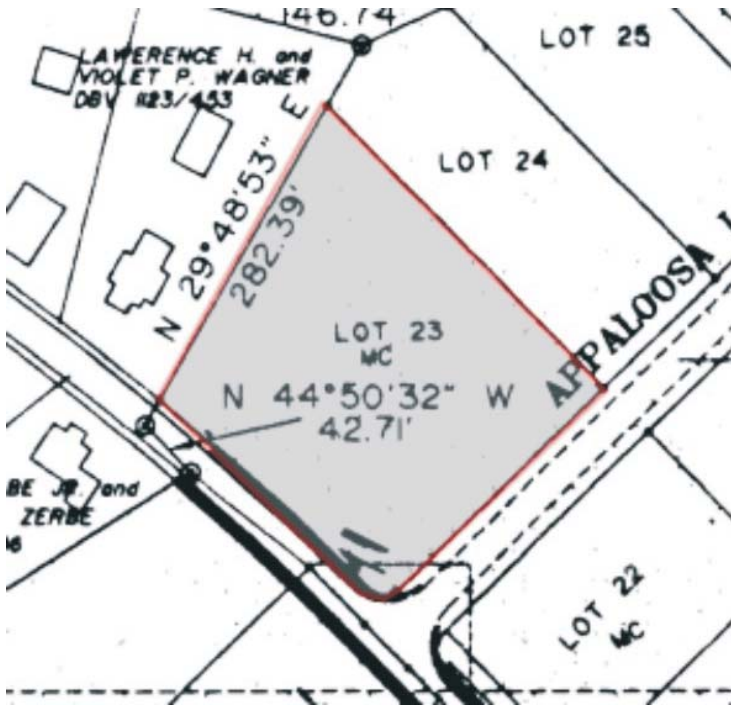

# 1956 Appaloosa lane. Centerport, PA. 19541

Over an acre of Raw land  
Along the main road  
going from Mohrsville to Centerport  
Public Gas and Sewer Available  
Only \$ 55,000 Owner will Finance  
with \$ 1500 down  
0% Interest \$340.00/ month  
3 year balloon.  
\$ 41250 due after 3 years.